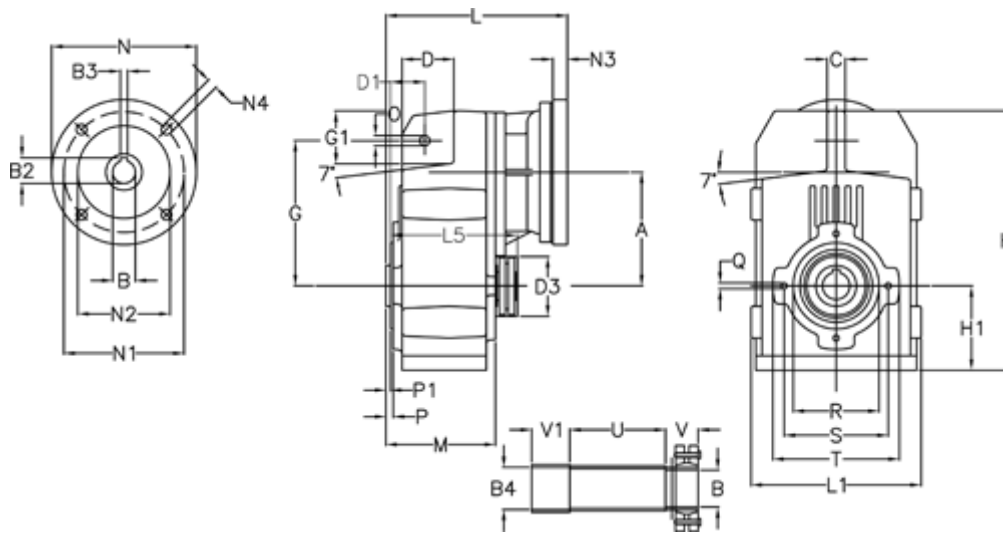

Article number: 29560516565240
 Description: Shaft mounted gear
 A513S-165,6-P100B5

Measures

A = 211.30	D1 = 65.0	I5 = 222.0	P1 = 4.5	V1 = 50
B = 52	d3 = 120	M = 163.0	Q = M12x19	
B1 = 28	G = 278	N = 250	R = 180	
B2 = 31.3	G1 = 105.5	N1 = 215	S = 215	
B3 = 8	H = 479.0	N2 = 180	T = 250	
B4 = 54	H1 = 144.0	N4 = M12x16	Tightening torque N m = 14.5	
C = 20	L = 297.5	O = 22	U = 91.0	
D = 93.5	L1 = 273	P = 8.5	V = 62	